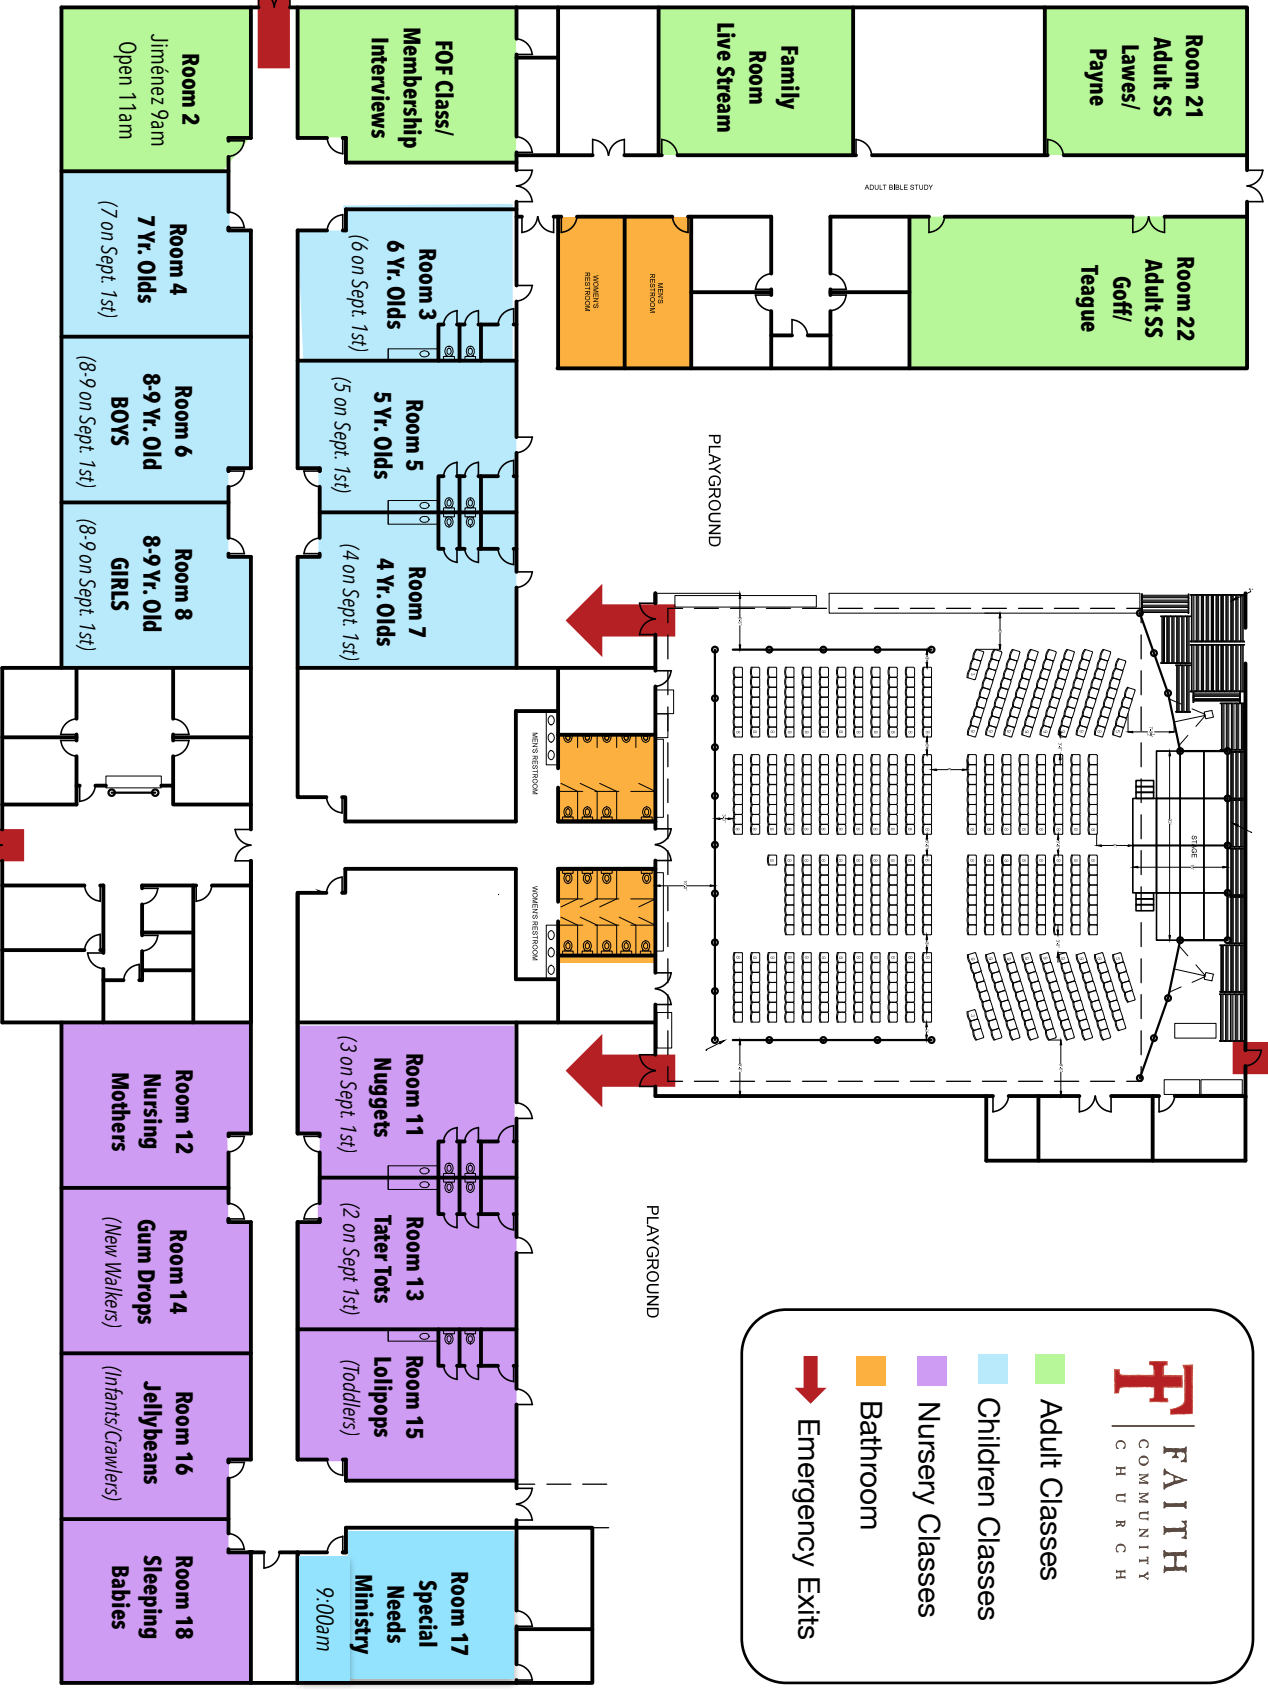

To Upper Building  
10-11yo SS Classes  
Youth SS Classes

**F** FAITH  
COMMUNITY  
CHURCH

- Adult Classes
- Children Classes
- Nursery Classes
- Bathroom
- ➔ Emergency Exits

CCS - LOWER SCHOOL BUILDING

- Room 21** Adult SS Lawes/ Payne
- Room 22** Adult SS Goff/ Teague
- Room 2** Jiménez 9am Open 11am
- Room 3** 6 Yr. Olds (6 on Sept. 1st)
- Room 4** 7 Yr. Olds (7 on Sept. 1st)
- Room 5** 5 Yr. Olds (5 on Sept. 1st)
- Room 6** 8-9 Yr. Old BOYS (8-9 on Sept. 1st)
- Room 7** 4 Yr. Olds (4 on Sept. 1st)
- Room 8** 8-9 Yr. Old GIRLS (8-9 on Sept. 1st)
- Room 11** Nuggets (3 on Sept. 1st)
- Room 12** Nursing Mothers
- Room 13** Tater Tots (2 on Sept. 1st)
- Room 14** Gum Drops (New Walkers)
- Room 15** Lollipops (Toddlers)
- Room 16** Jellybeans (Infants/Crawlers)
- Room 17** Special Needs Ministry 9:00am
- Room 18** Sleeping Babies