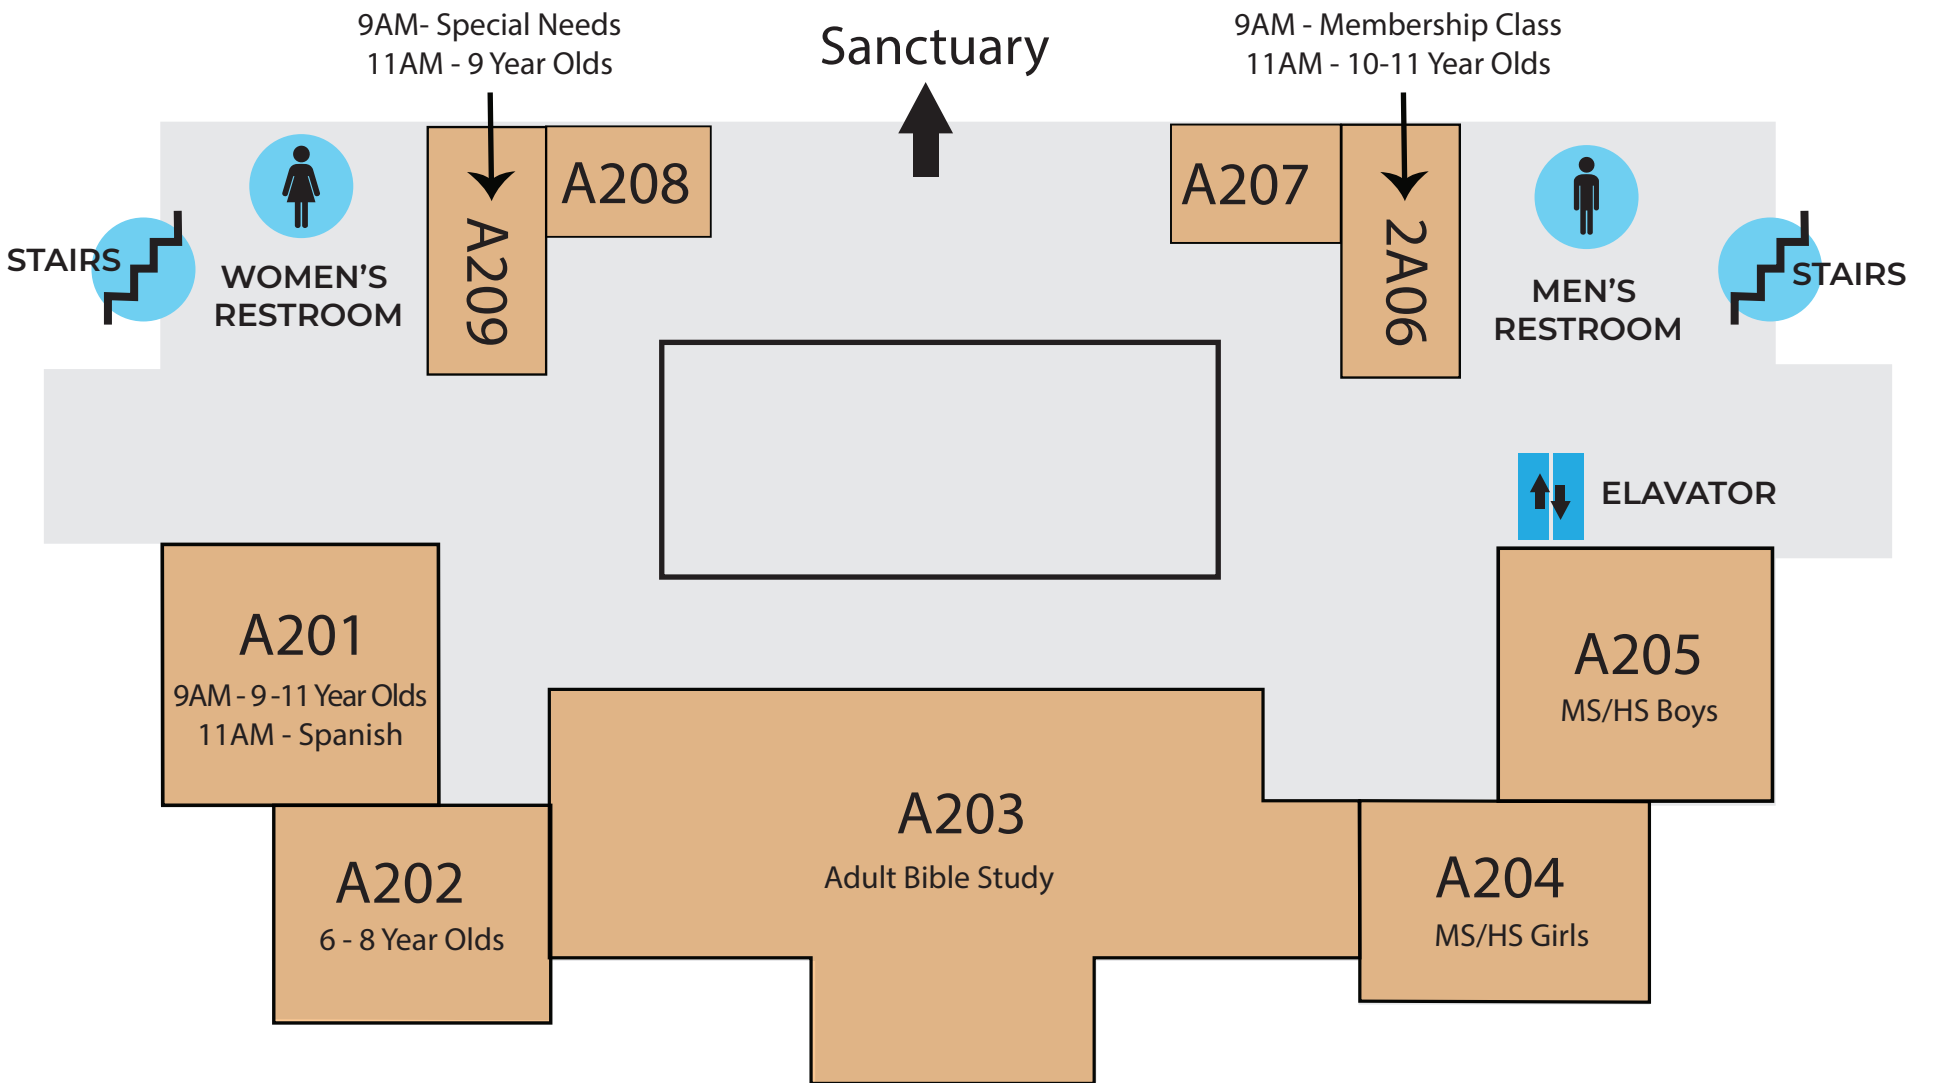

Sanctuary

STAIRS

WOMEN'S
RESTROOM

MEN'S
RESTROOM

STAIRS

ELAVATOR

A101

Cruisers
(12-18Months)

Check-In

Nursery
Leaders

A103

Babies
(0 -12 Months)

A104
2 Year Olds

A106

4-5 Year Olds

A102

Toddlers
(18 - 24 Months)

A105

3 Year Olds

First Floor

Second Floor